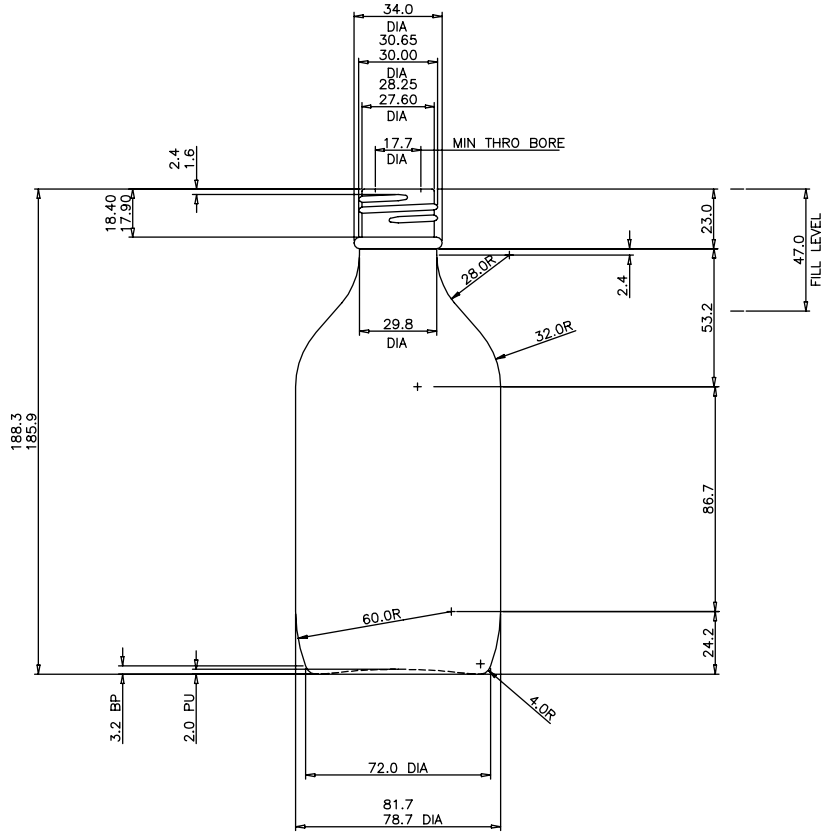

18

24

# HS FRENCH FLINT

THE GLASS CONTAINER SPECIALISTS

VIEW ON BASE  
SHOWING EMBOSSED MARKING  
STANDING AREA EMBOSSED  
WITH BAR STIPPLE

## 500ML AMBER WINCHESTER GLASS BOTTLE

Product code	AW500
Finish	31/R6
Capacity	500ml
Brim-full capacity	546ml